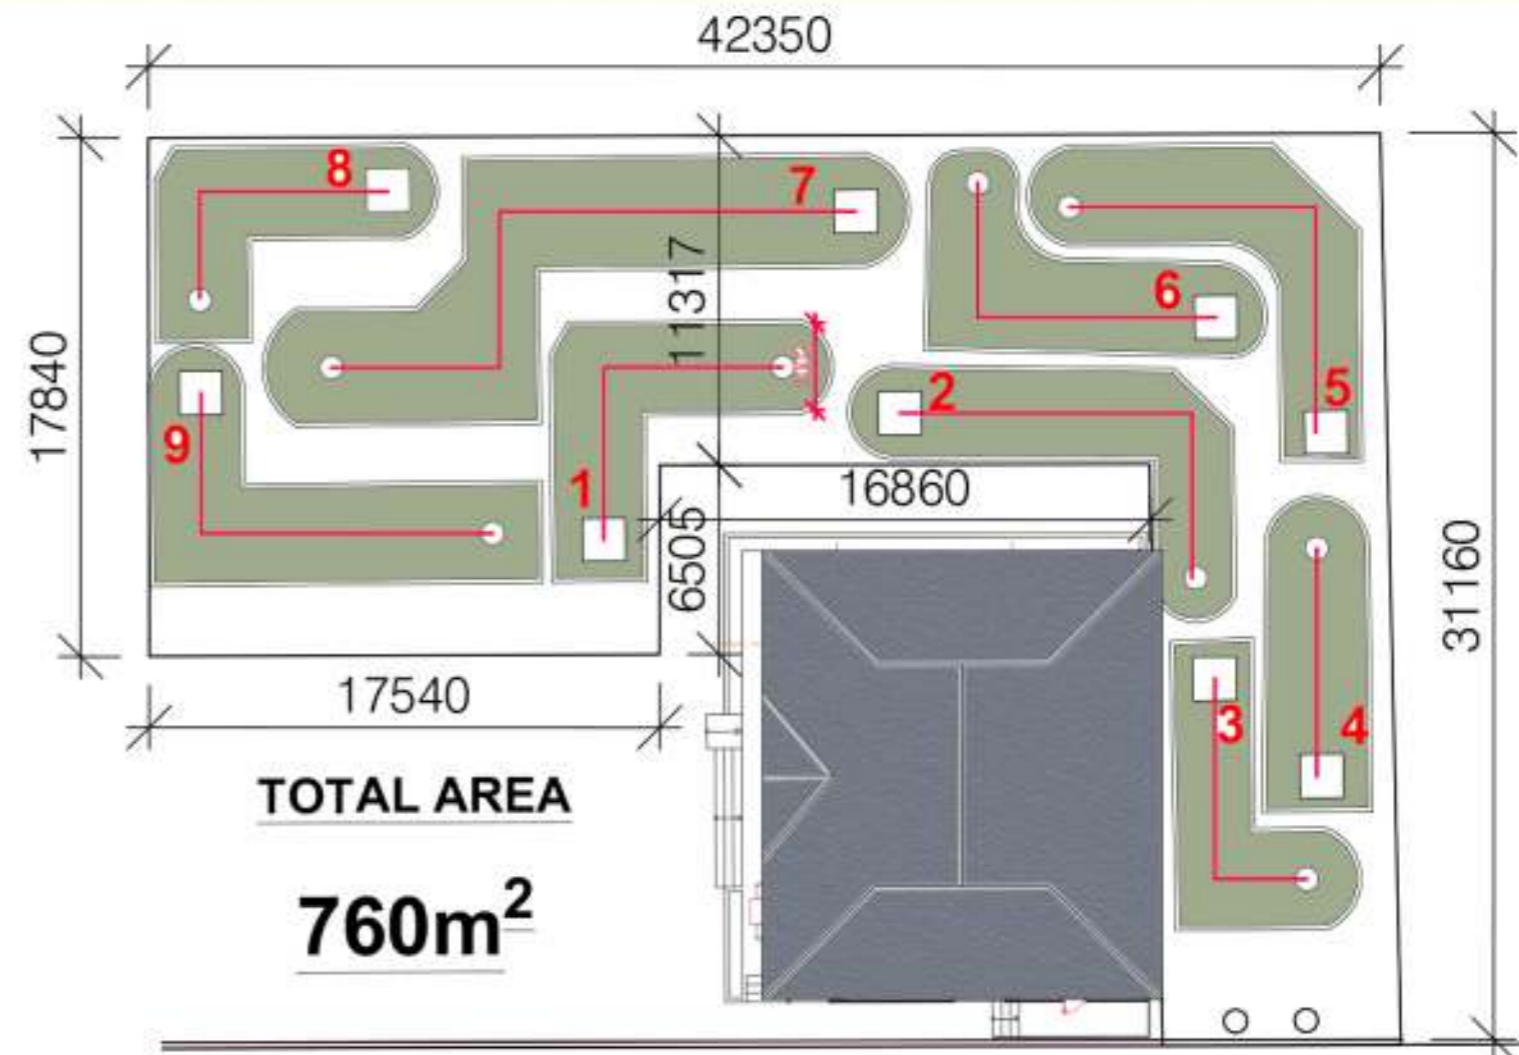

GREEN TEAM SPORTS

TOTAL AREA 35 000 M²

GREEN
TEAM
SPORTS

GREEN TEAM HOLDING

GREEN TEAM HOLDING

CLUB HOUSE

MINI GOLF

- Tee 1 - 12.0m
- Tee 2 - 15.6m
- Tee 3 - 10.0m
- Tee 4 - 7.8m
- Tee 5 - 16.2m
- Tee 6 - 12.8m
- Tee 7 - 23.3m
- Tee 8 - 10.1m
- Tee 9 - 14.8m
- TOTAL - 122.6m

- Tee 1 - 62.2m
- Tee 2 - 77.6m
- Tee 3 - 48.9m
- Tee 4 - 68.0m
- Tee 5 - 42.2m
- Tee 6 - 49.2m
- Tee 7 - 47.9m
- Tee 8 - 47.3m
- Tee 9 - 56.3m
- TOTAL - 499.6m

GREEN TEAM RESORT

The hotel has a total of 48 guest rooms for up to 100 customers and Conference Hall with total size of 108m²