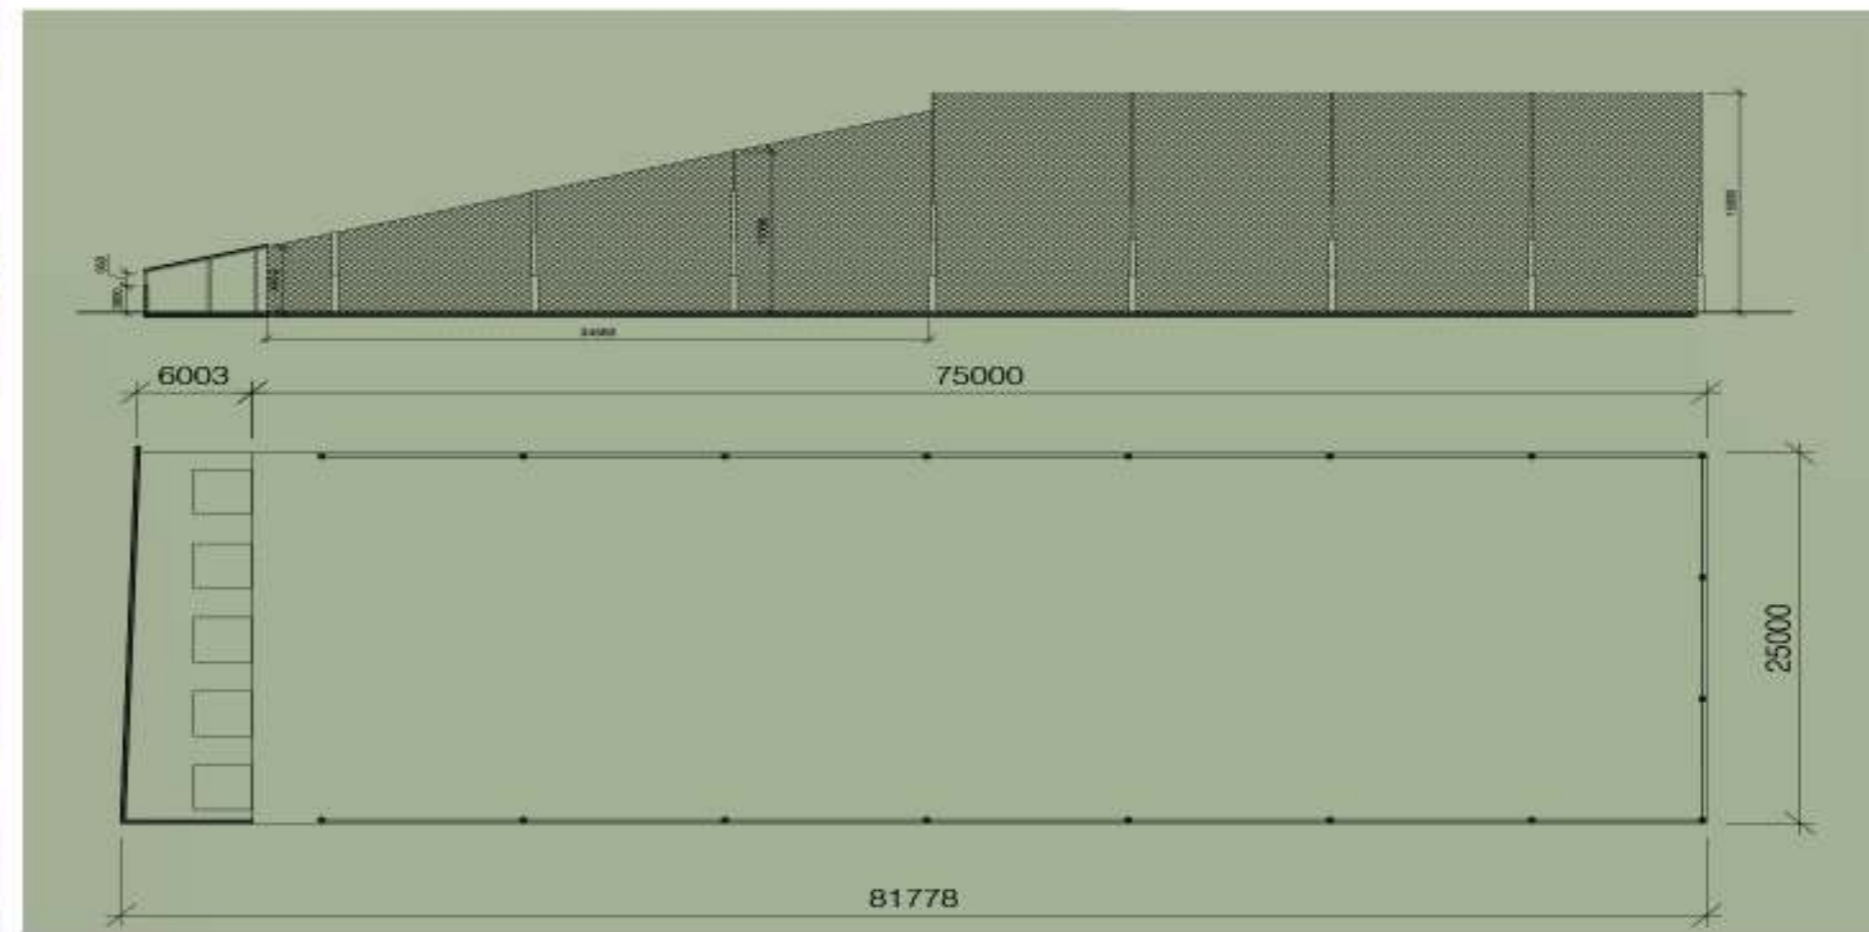

DRIVING RANGE