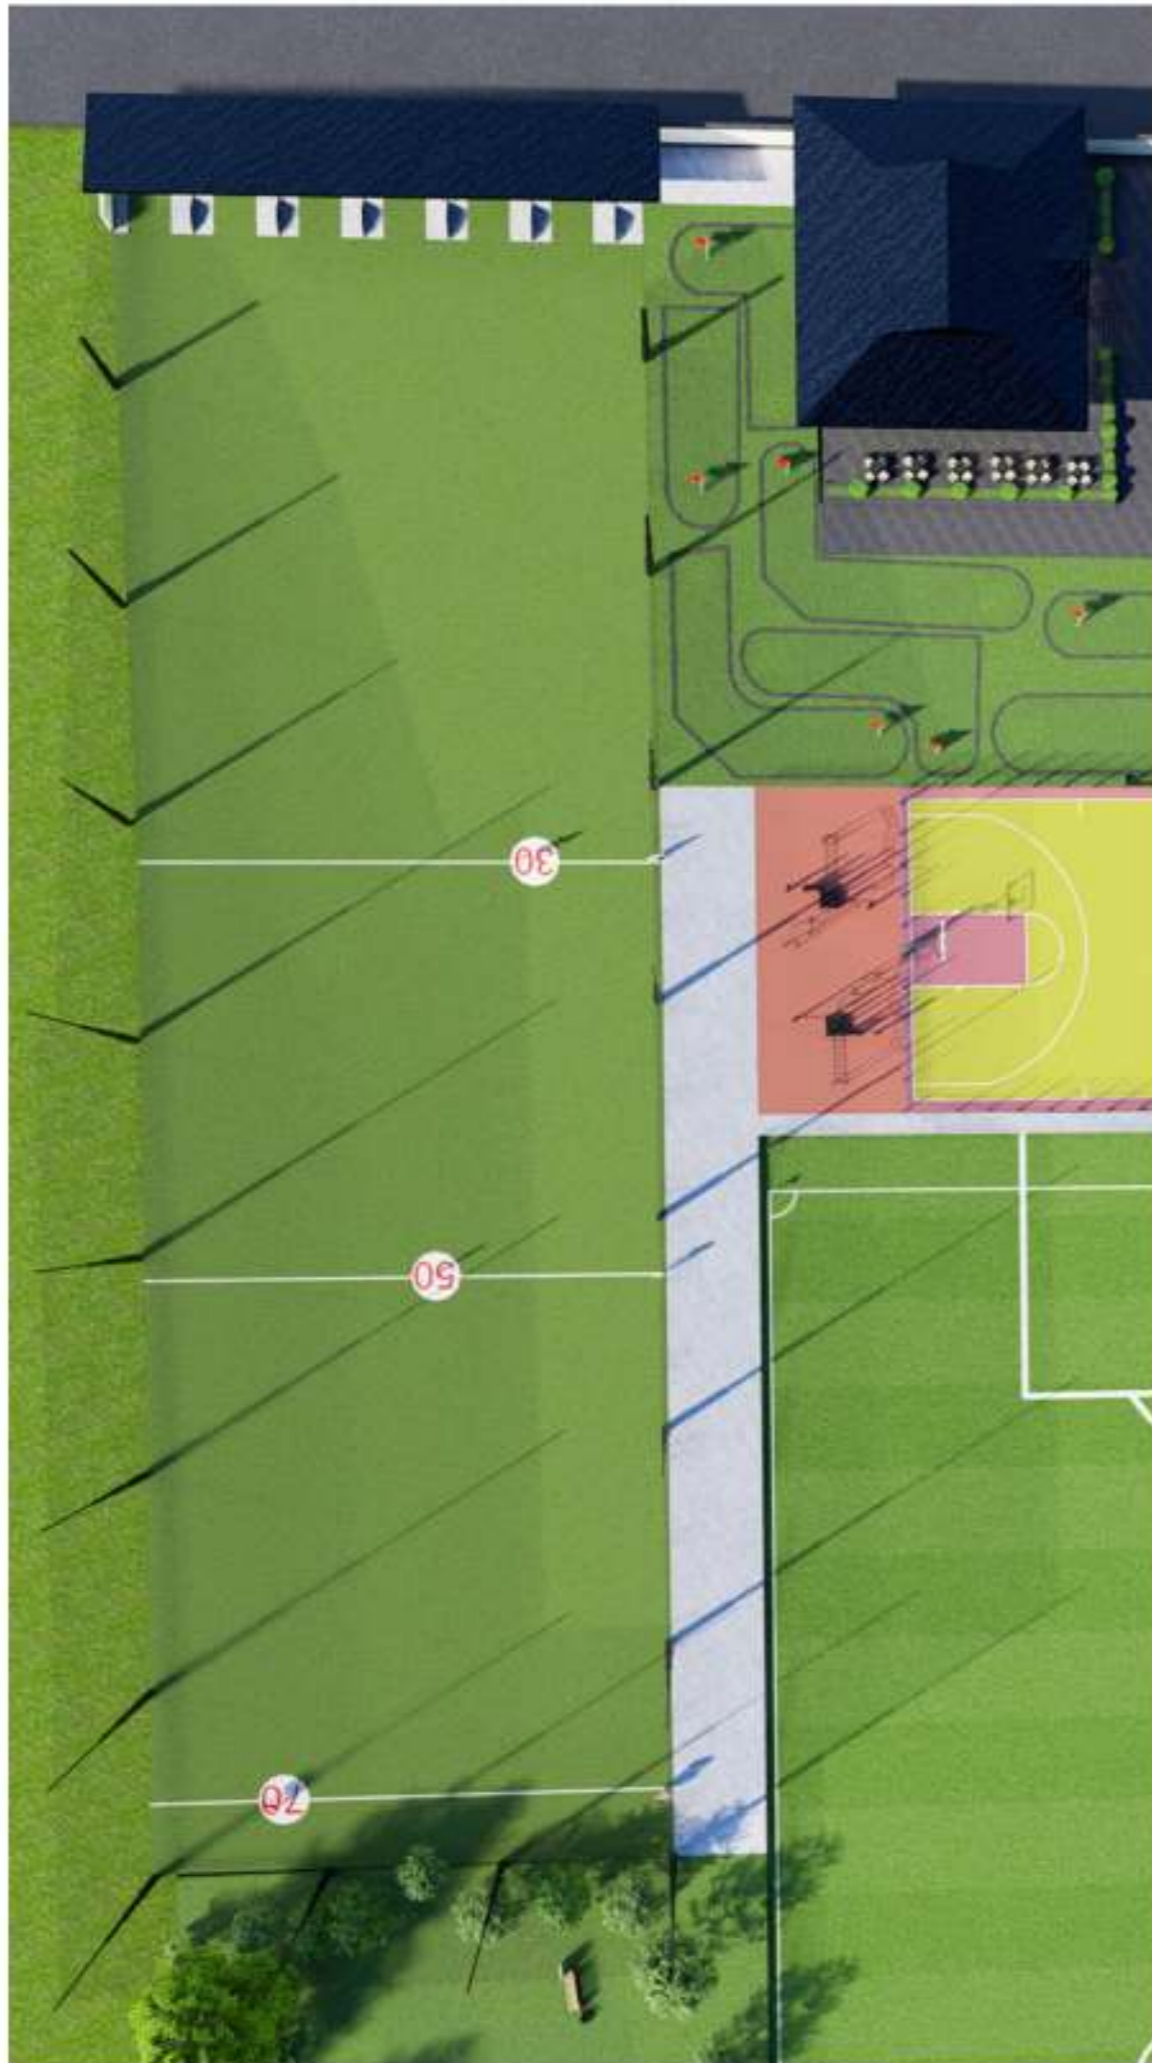

GREEN TEAM SPORTS

TOTAL AREA 35 000 M²

GREEN
TEAM
SPORTS

GREEN TEAM HOLDING

GREEN TEAM HOLDING

CLUB HOUSE

MINI GOLF

- Tee 1 - 12.0m
- Tee 2 - 15.6m
- Tee 3 - 10.0m
- Tee 4 - 7.8m
- Tee 5 - 16.2m
- Tee 6 - 12.8m
- Tee 7 - 23.3m
- Tee 8 - 10.1m
- Tee 9 - 14.8m
- TOTAL - 122.6m

BASKETBALL

STREET WORKOUT

FOOTBALL

Football field tribune
stadion for 400 people.
Changing room $2 \times 105 \text{m}^2$

TENNIS COURTS

Tennis courts tribune
for 70 people

DRIVING RANGE

GOLF COURSE

- Tee 1 - 62.2m
- Tee 2 - 77.6m
- Tee 3 - 48.9m
- Tee 4 - 68.0m
- Tee 5 - 42.2m
- Tee 6 - 49.2m
- Tee 7 - 47.9m
- Tee 8 - 47.3m
- Tee 9 - 56.3m
- TOTAL - 499.6m

GREEN TEAM RESORT

The hotel has a total of 48 guest rooms for up to 100 customers and Conference Hall with total size of 108m²