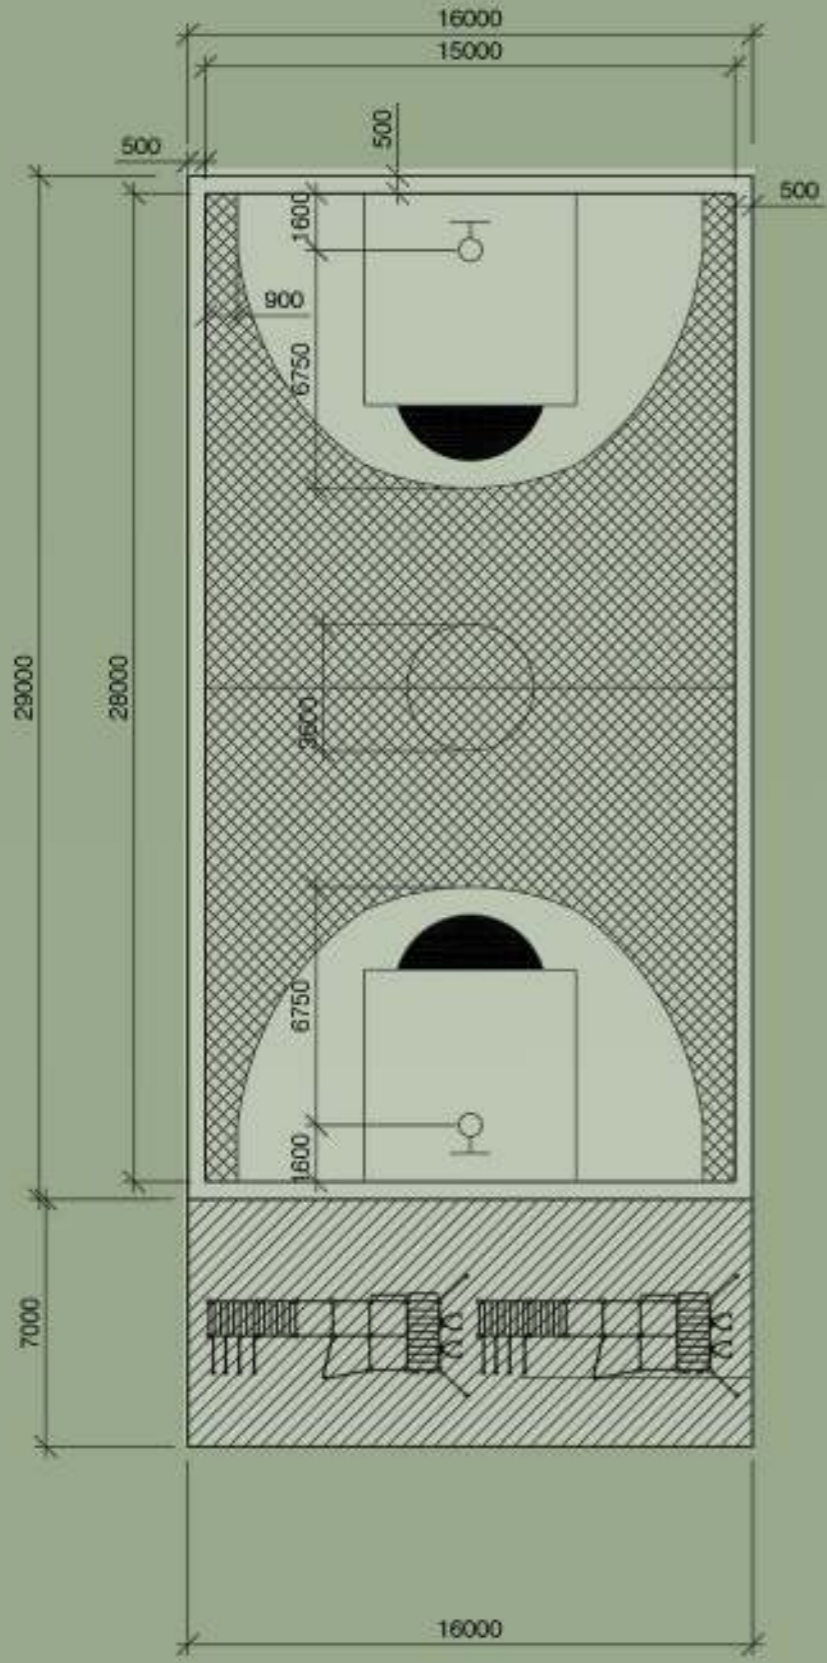

BASKETBALL

STREET WORKOUT