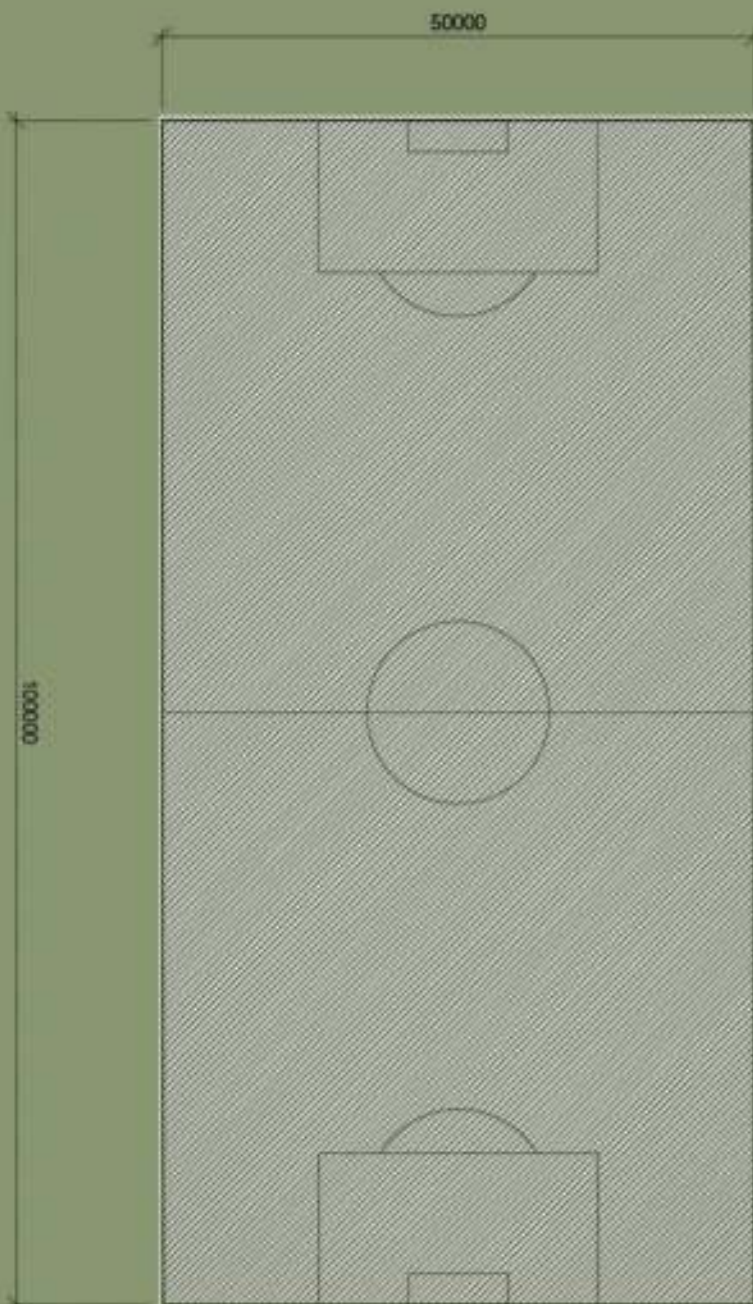

FOOTBALL

Football field tribune
stadion for 400 people.
Changing room $2 \times 105 \text{m}^2$