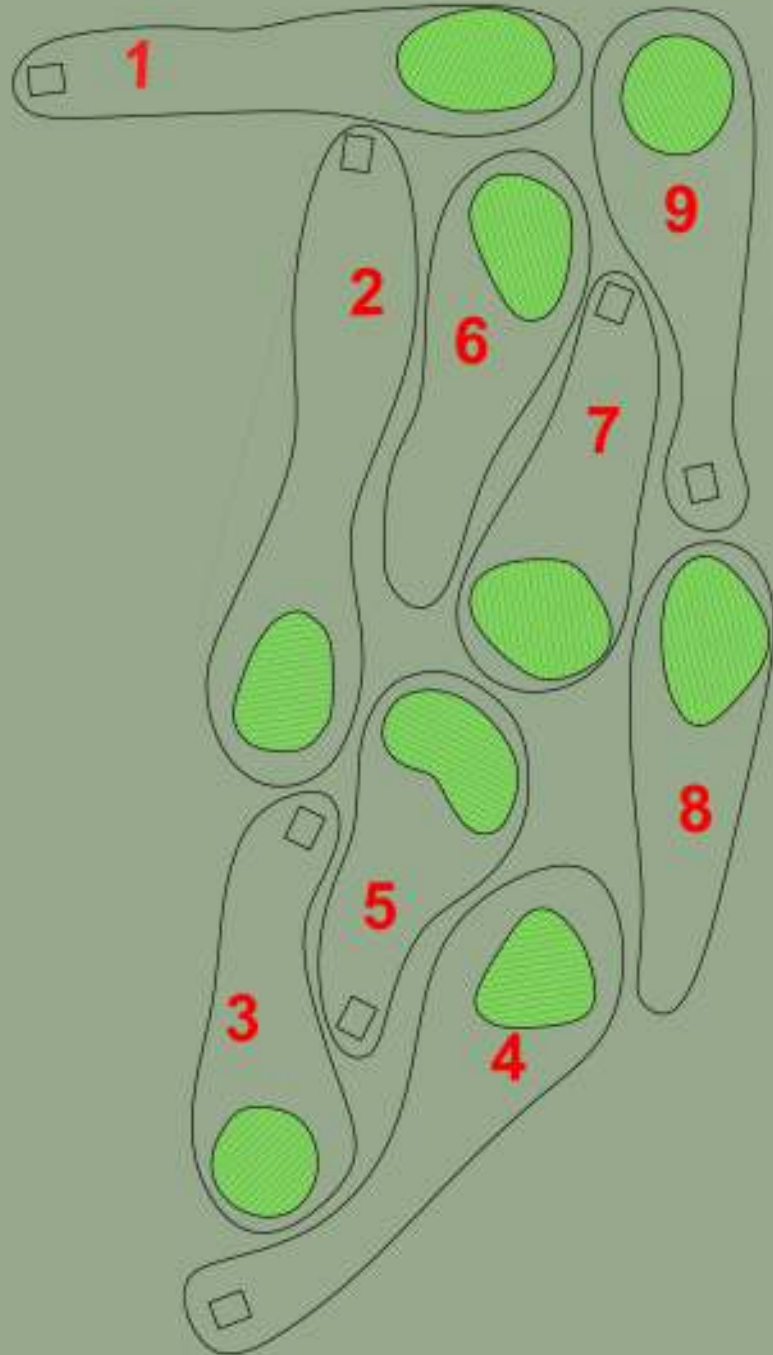

- Tee 1 - 62.2m
- Tee 2 - 77.6m
- Tee 3 - 48.9m
- Tee 4 - 68.0m
- Tee 5 - 42.2m
- Tee 6 - 49.2m
- Tee 7 - 47.9m
- Tee 8 - 47.3m
- Tee 9 - 56.3m
- TOTAL - 499.6m

GREEN TEAM RESORT

The hotel has a total of 48 guest rooms for up to 100 customers and Conference Hall with total size of 108m²