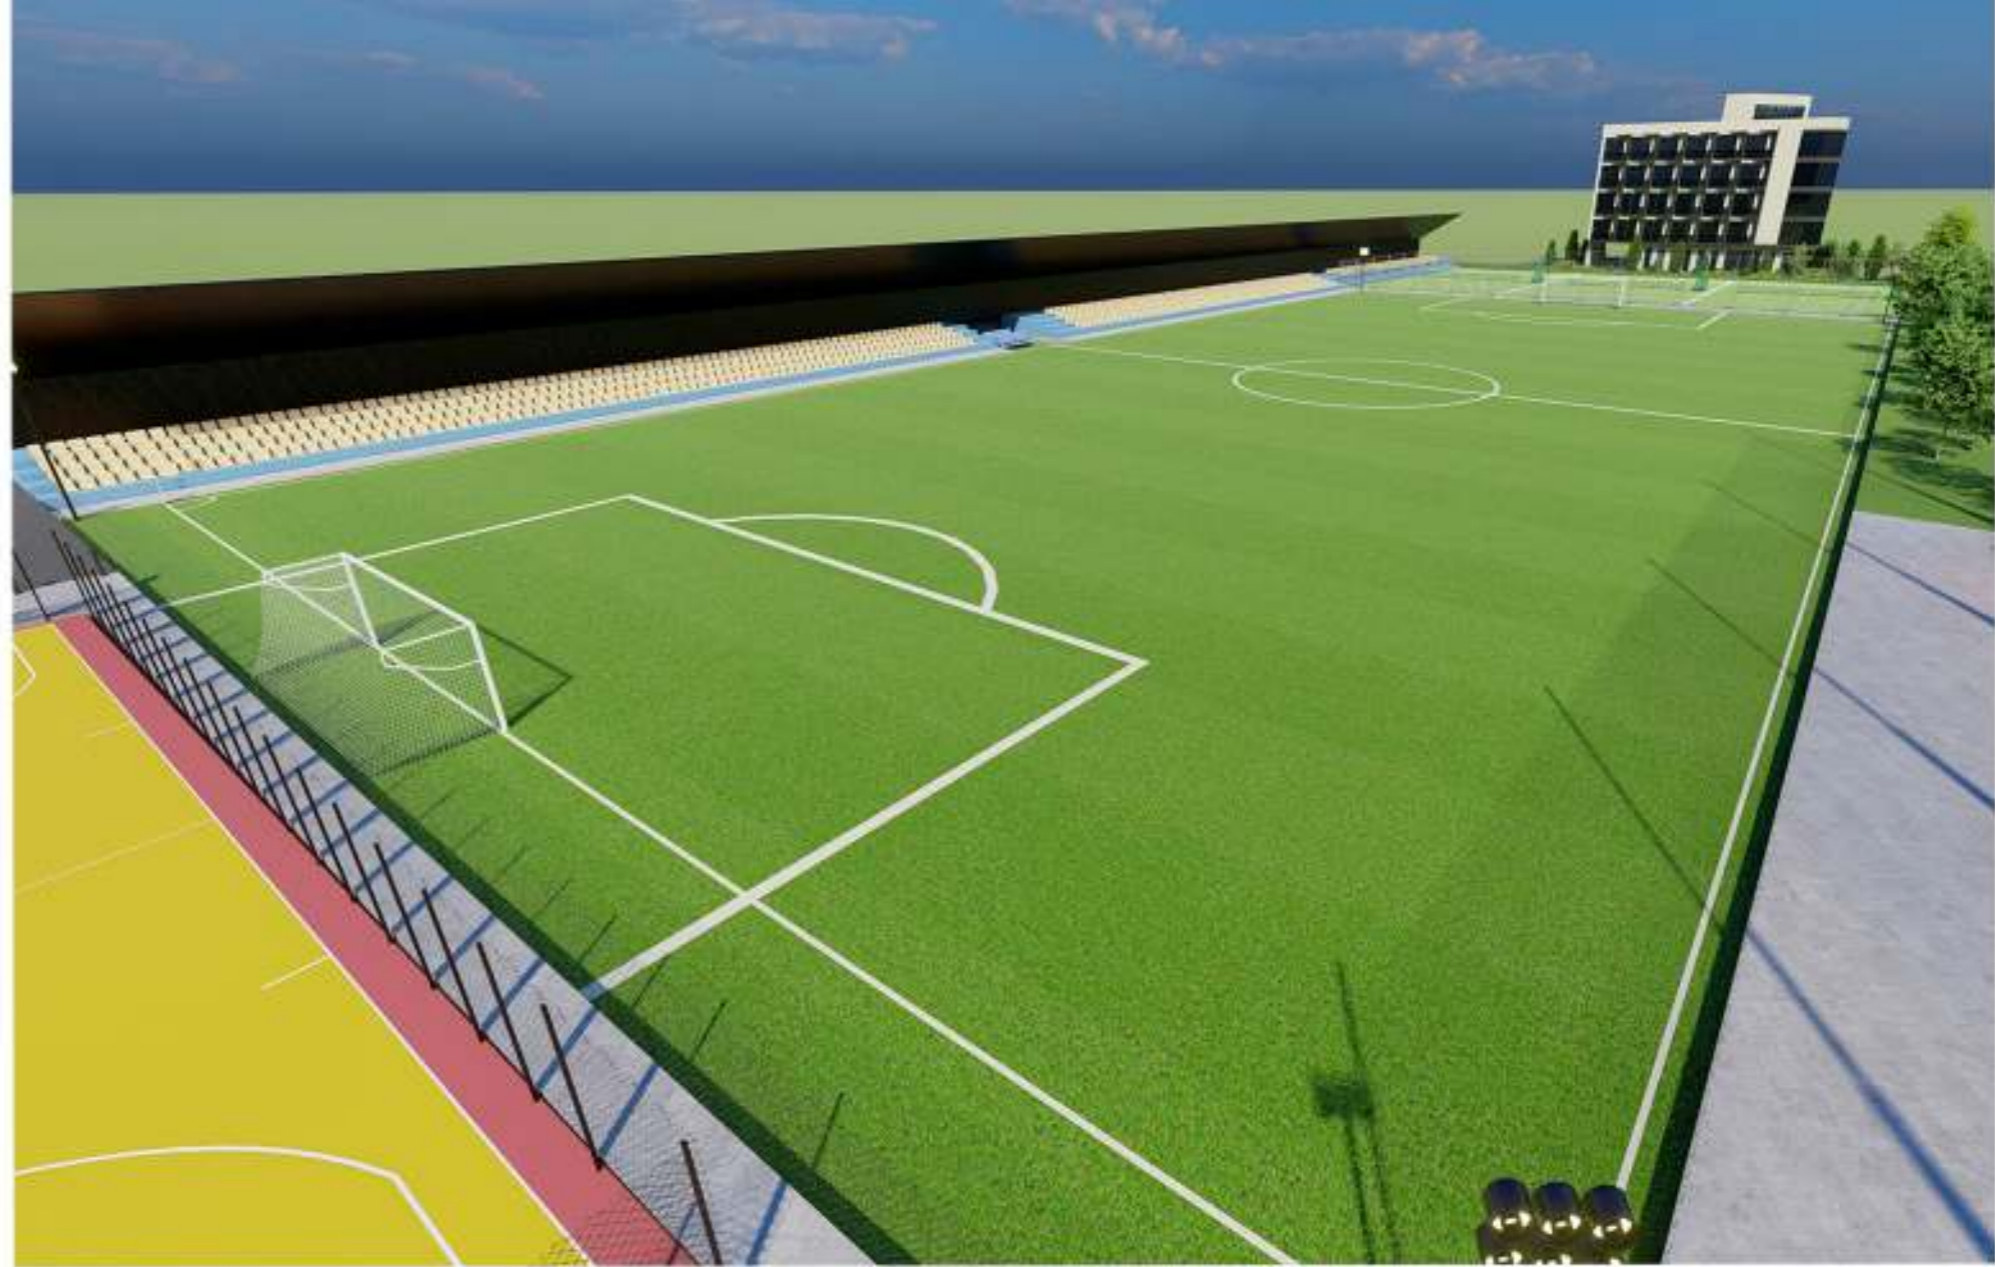

FOOTBALL

Football field tribune
stadion for 400 people.
Changing room $2 \times 105 \text{m}^2$