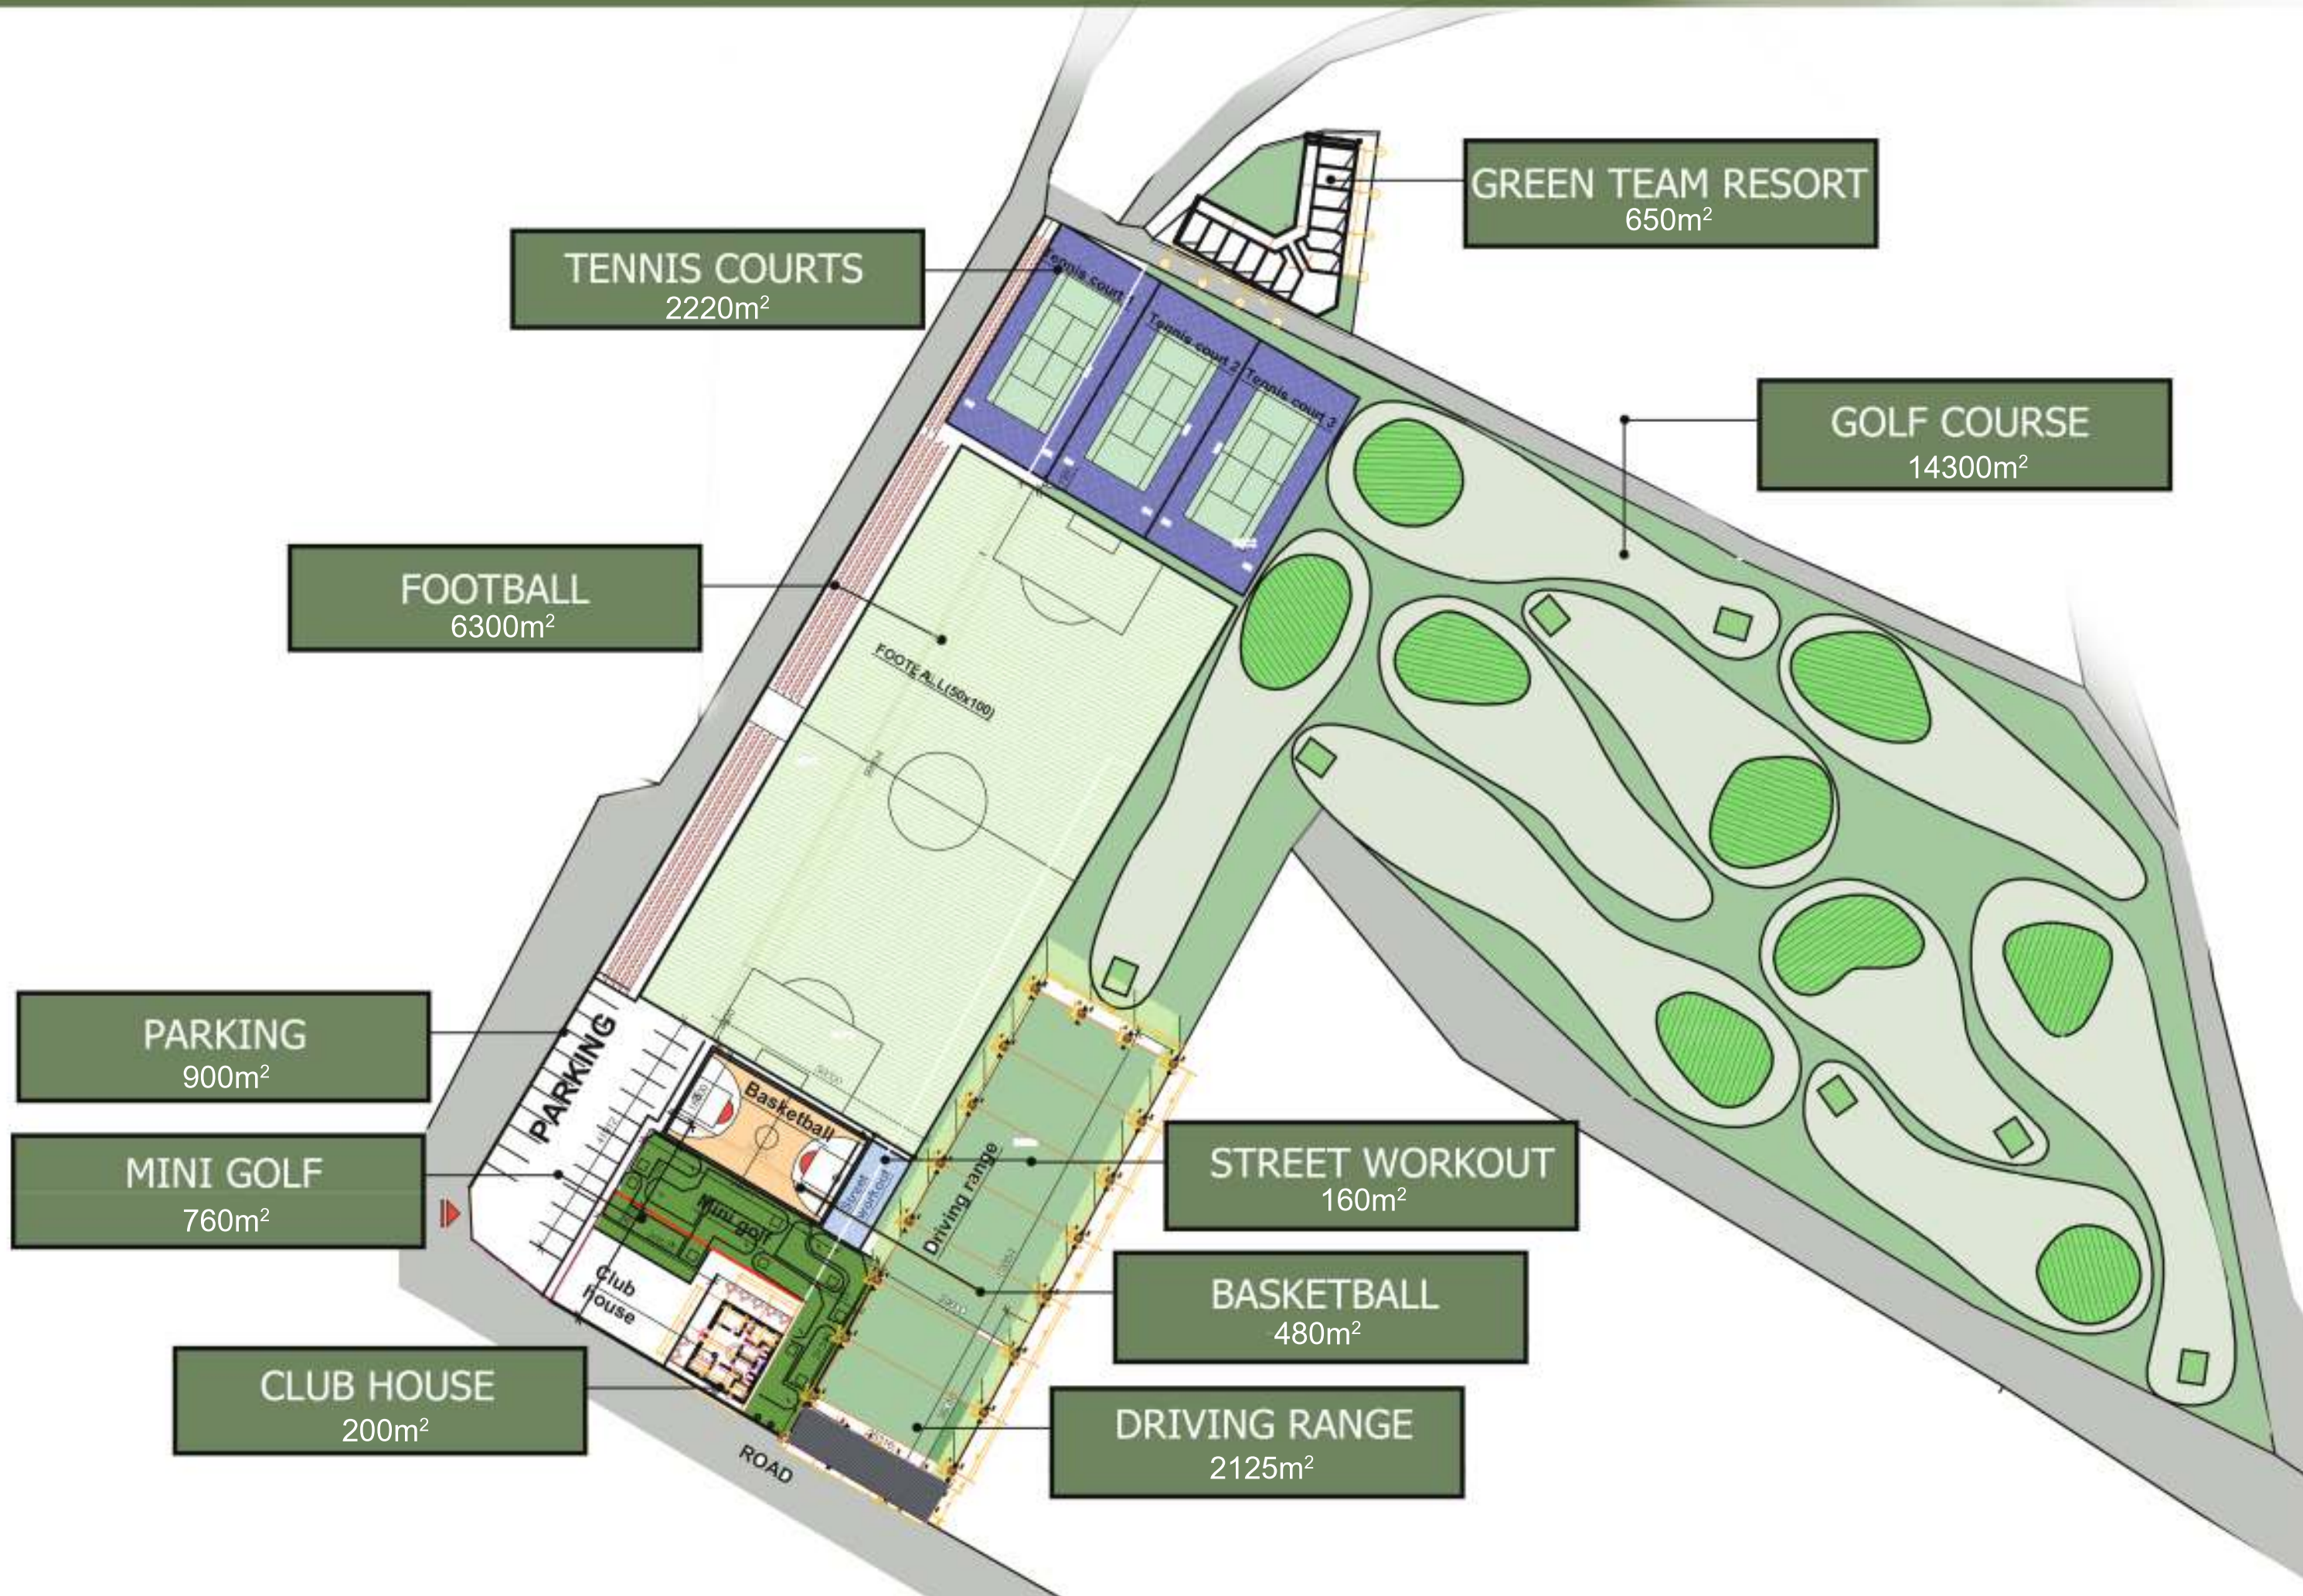

GREEN TEAM SPORTS

TOTAL AREA 35 000 M²

GREEN
TEAM
SPORTS

GREEN TEAM HOLDING

GREEN TEAM HOLDING

CLUB HOUSE

MINI GOLF

- Tee 1 - 12.0m
- Tee 2 - 15.6m
- Tee 3 - 10.0m
- Tee 4 - 7.8m
- Tee 5 - 16.2m
- Tee 6 - 12.8m
- Tee 7 - 23.3m
- Tee 8 - 10.1m
- Tee 9 - 14.8m
- TOTAL - 122.6m

BASKETBALL

STREET WORKOUT

FOOTBALL

Football field tribune
stadion for 400 people.
Changing room $2 \times 105 \text{m}^2$

TENNIS COURTS

Tennis courts tribune
for 70 people

DRIVING RANGE

GOLF COURSE

- Tee 1 - 62.2m
- Tee 2 - 77.6m
- Tee 3 - 48.9m
- Tee 4 - 68.0m
- Tee 5 - 42.2m
- Tee 6 - 49.2m
- Tee 7 - 47.9m
- Tee 8 - 47.3m
- Tee 9 - 56.3m
- TOTAL - 499.6m

GREEN TEAM RESORT

The hotel has a total of 48 guest rooms for up to 100 customers and Conference Hall with total size of 108m²